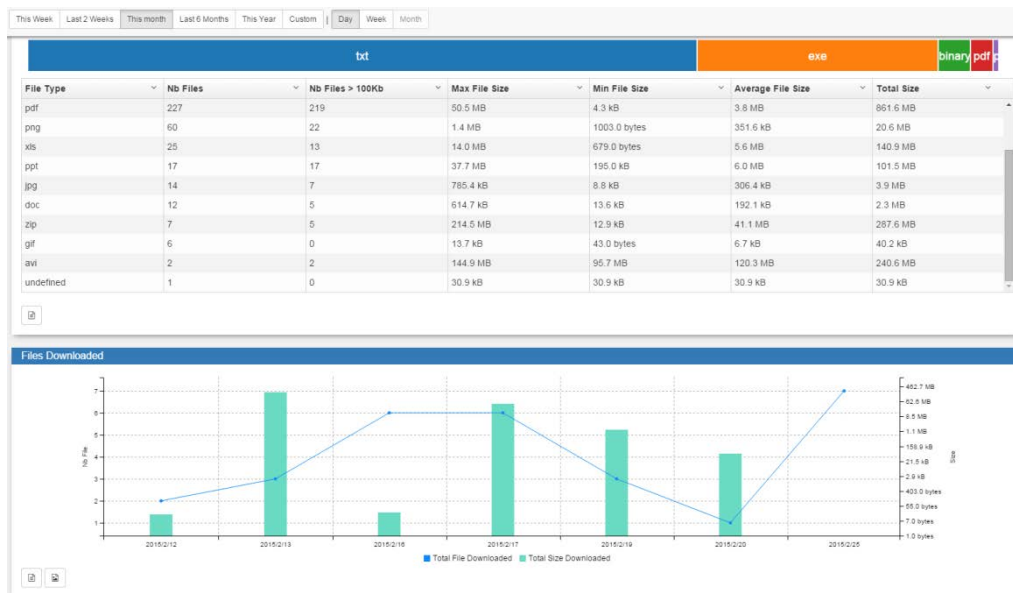

INQUIRO 1.1 – RELEASE NOTES

Released February 27, 2015

SUMMARY

This release provides:

- 2 new features,
- 5 enhancements,
- 4 bug fixes.

NEW FEATURES

- **Statistic dashboard**

- First feature delivered using the new UI technology and showing the new design
- Statistics about files, containers (program, project ...), action performed (download, upload ...)
- You can export statistics to csv files and save graphs to a file
- Look for this icon in the application header 

- **Link to internal or external resources**

- You can create a link to a file inside the application and add to it specific metadata
- You can create a link to an external resource that can be reached through a URL
- Links are searchable
- This feature is accessible through the tree view right click menu

ENHANCEMENTS

ID	Area	Description	Comment
DARK-152	Navigation / UX	Active flag set to 0 only for the top level object moved to bin	You can now browse the content of the trash bin.
DARK-153	Search	Include trash content in search results	it is an option. After doing a search you can include the results of the trash that match.
DARK-186	Navigation / UX	Open satellite apps in a new tab	Open user management, dico management in a new tab.
DARK-215	Navigation / UX	Expand tree view while opening the application	When connecting to the application, the tree is now expanded.
DARK-161	UX	Audit client side actions	The application is now able to keep track of action performed on the client side for audit or statistic purpose